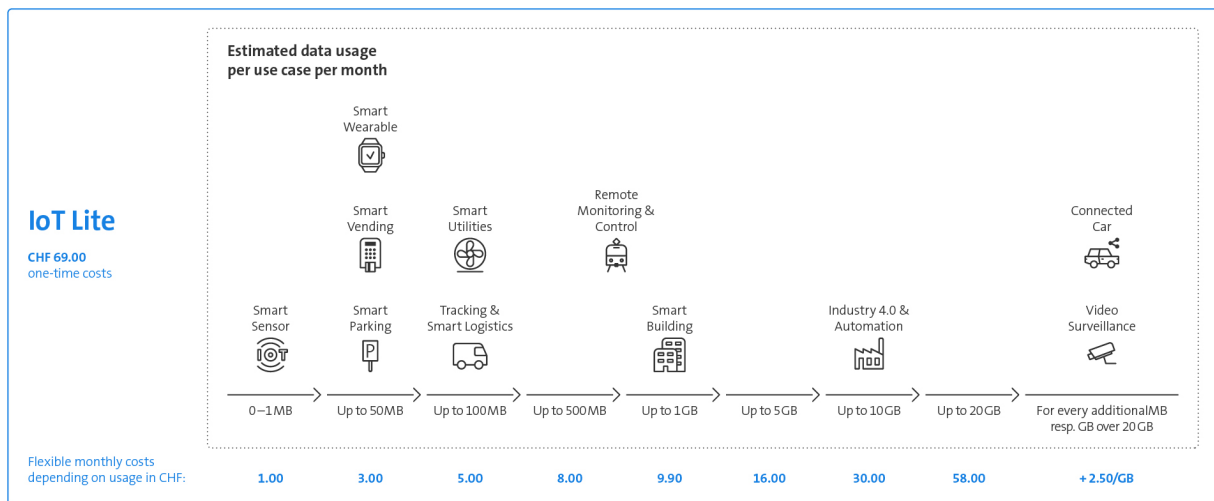

Configure IoT Cellular Connectivity

Build your IoT Cellular Connectivity product according to your needs and discover the world of connected devices with our smallest offering IoT Lite.

- Cellular Mobile Network
- IoT Mobile Connectivity from the reliable Swisscom Mobile network with over 99% coverage of the population
- Flexible tariff model which adjusts to your usage.
- Price plan IoT Lite with nation-wide coverage incl. 3-in-1 SIM

Number of SIM cards

Data volume

Estimate the data volume needed per SIM card.

One time charge (total of all onboarding costs)

Recurring charges per activated connection (monthly, all subscr. consume ind. data volume)

Price per month

All prices are in CHF and do not include VAT.

The price information shown does not represent a binding offer. Prices and offers and subject to change.

Contact persons at Swisscom

Any question? Don't hesitate to contact us today. We will be happy to help.