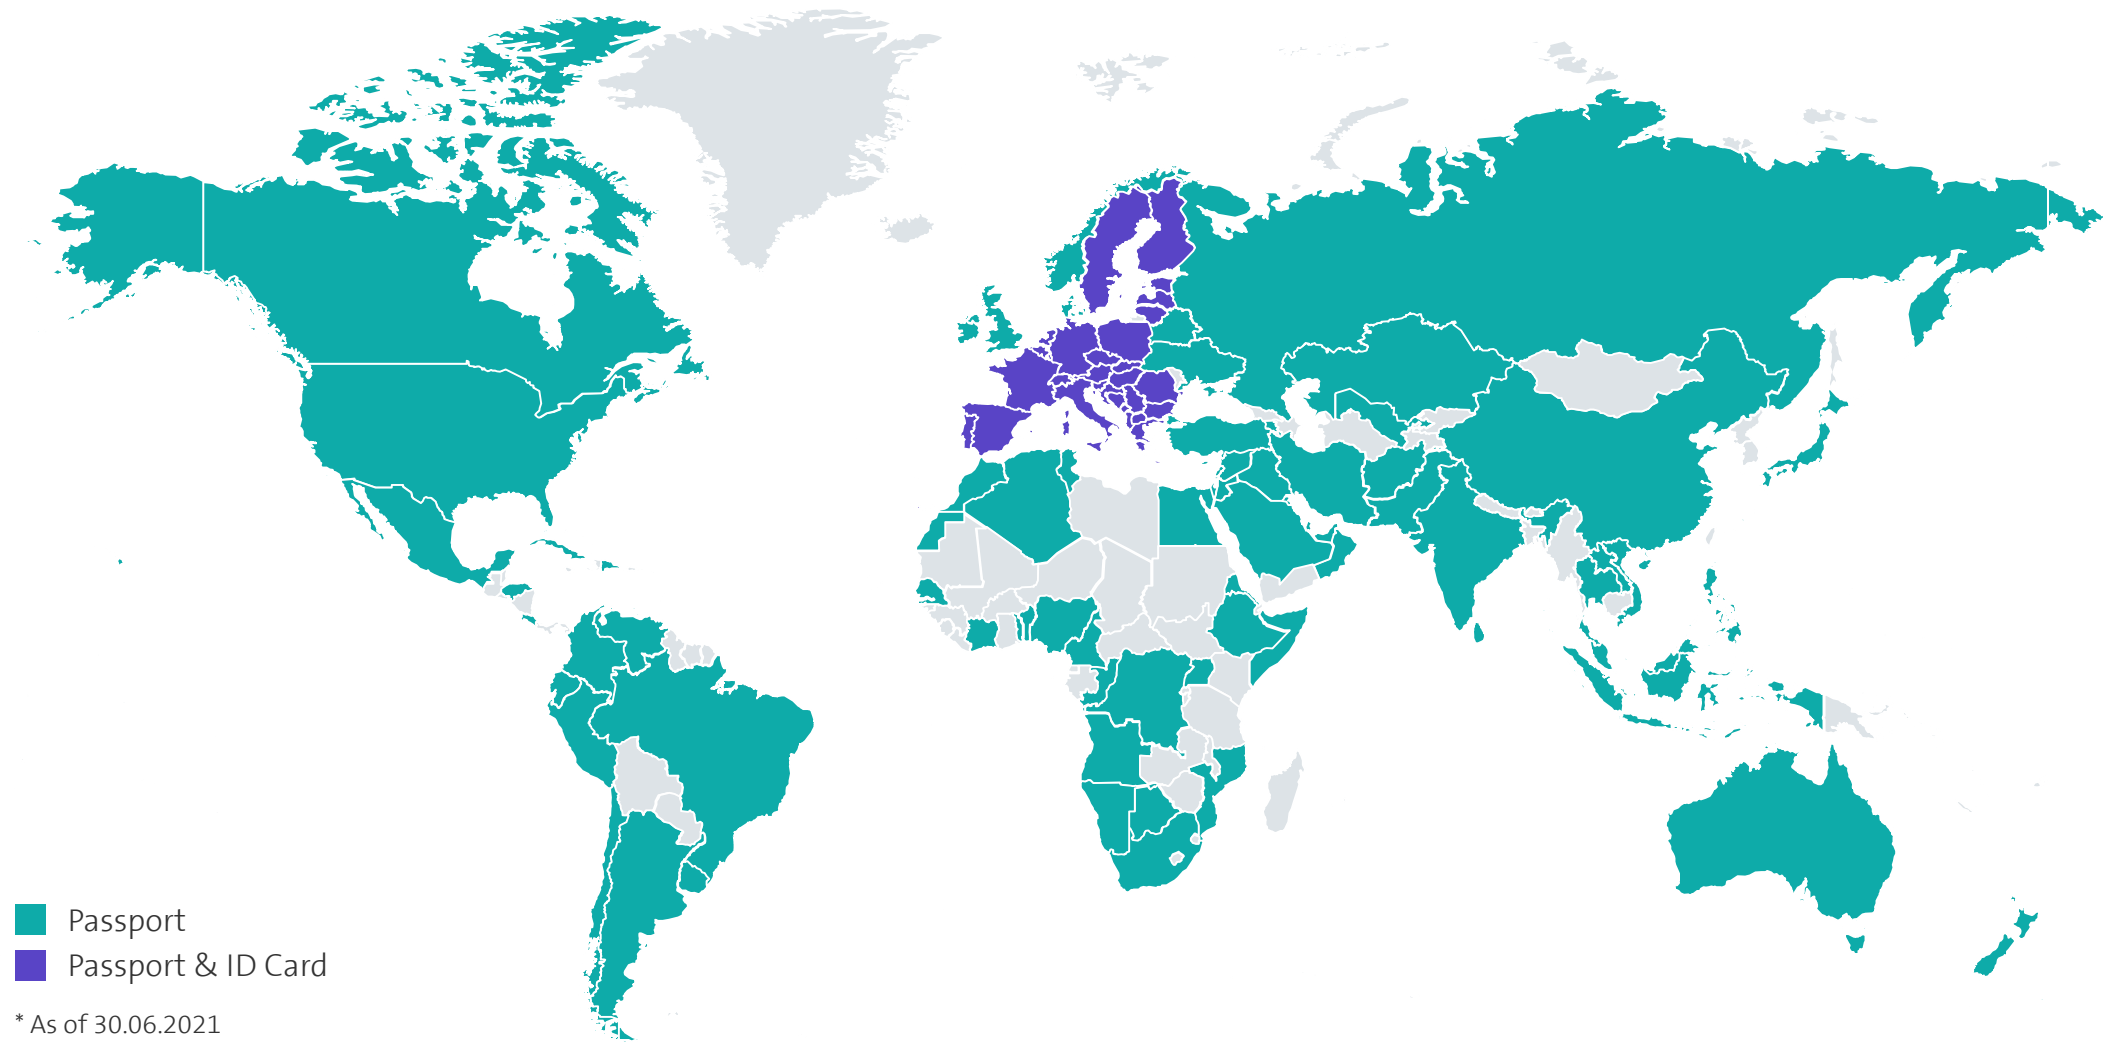

RA at Swisscom

Countries covered by the RA App *

- Passport
- Passport & ID Card

* As of 30.06.2021

RA at Swisscom

Countries covered by the RA App*

Update 30.06.2021

Country	Passport	ID Card
Afghanistan	●	
Albania	●	
Algeria	●	
Andorra	●	
Angola	●	
Argentina	●	
Armenia	●	
Australia	●	
Austria	●	●
Azerbaijan	●	
Bangladesh	●	
Bahrain		
Belarus	●	
Belgium	●	●
Benin	●	
Bosnia & Herzegovina	●	
Botswana	●	
Brazil	●	
Bulgaria	●	●
Cameroon	●	
Canada	●	
Chile	●	
China	●	
Colombia	●	
Congo Rep. Dem.	●	
Congo	●	
Costa Rica	●	
Croatia	●	●
Cuba	●	
Czech Republic	●	●
Cyprus	●	
Denmark	●	
Ecuador	●	
Egypt	●	
Eritrea	●	
Estonia	●	●
Ethiopia	●	
Finland	●	●
France	●	●
Georgia	●	

Country	Passport	ID Card
Germany	●	●
Ghana	●	
Great Britain	●	
Greece	●	
Haiti	●	
Honduras	●	
Hungary	●	●
Iceland	●	
India	●	
Indonesia	●	
Iran	●	
Iraq	●	
Ireland	●	
Israel	●	
Italy	●	●
Ivory Coast	●	
Jamaika	●	
Japan	●	
Jordanian	●	
Kuwait	●	
Kazakhstan	●	
Kosovo	●	
Laos	●	
Latvia	●	●
Lebanon	●	
Liechtenstein	●	●
Lithuania	●	●
Luxembourg	●	●
Macedonia (north)	●	
Malaysia	●	
Malta	●	
Mexico	●	
Moldova	●	
Monaco	●	
Montenegro	●	
Morocco	●	
Mozambique	●	
Namibia	●	
Netherlands	●	●
New Zealand	●	

Country	Passport	ID Card
Nigeria	●	
Norway	●	
Oman	●	
Pakistan	●	
Peru	●	
Philippines	●	
Poland	●	●
Portugal	●	●
Qatar	●	
Romania	●	●
Russian Federation	●	
Saudi Arabia	●	
Senegal	●	
Serbia	●	
Singapore	●	
Slovakia	●	●
Slovenia	●	●
Somalia	●	
South Africa	●	
South Korea	●	
Spain	●	●
Sri Lanka	●	
Sweden	●	●
Switzerland	●	●
Syria	●	
Taiwan	●	
Thailand	●	
Togo	●	
Tunisia	●	
Turkey	●	
Uganda	●	
Ukraine	●	
United Arab Emirates	●	
United States of America	●	
Uruguay	●	
Uzbekistan	●	
Venezuela	●	
Vietnam	●	