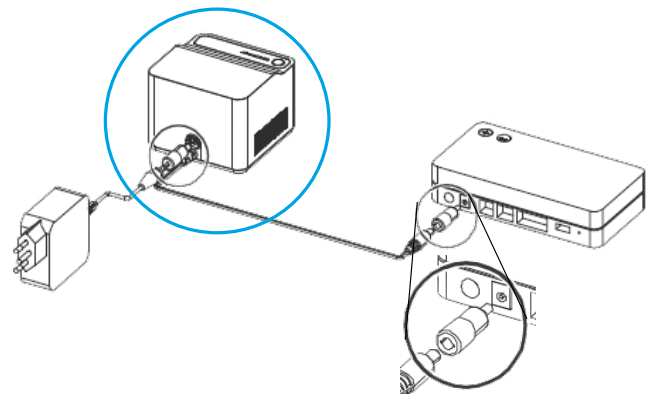

Internet-Box light

Learn more:
swisscom.ch/fail-safe

Life Is On

APC
by Schneider Electric