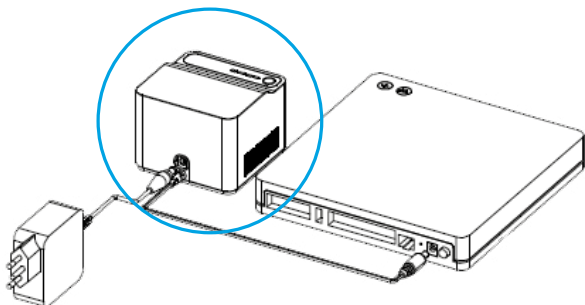

Ideal solution to support Swisscom IP telephony

Fail-Safe System Option

Never lose your connection

The APC Back-UPS Connect CP12044LI is an uninterruptible power supply (UPS) that is specially designed to power Swisscom Internet-Box standard and Internet-Box light routers for prolonged periods of time during a power outage.

The internal lithium-ion battery of the CP12044LI is capable of providing battery backup power for up to 3 hours.

This solution is particularly suitable for emergency call telephones, e.g. in lifts.

Internet-Box standard